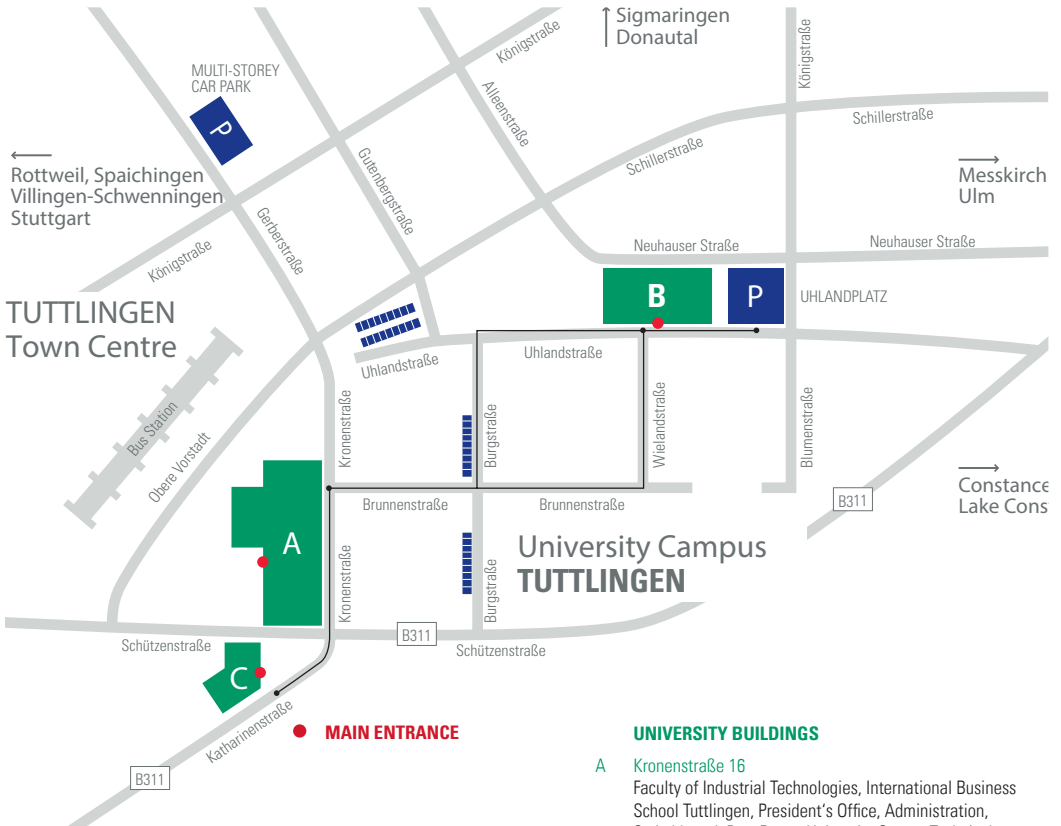

CAMPUS MAP

FURTWANGEN UNIVERSITY TUTTLINGEN CAMPUS

HOCHSCHULE
FURTWANGEN
UNIVERSITY

Kronenstraße 16
78532 Tuttlingen
Tel. 07461 1502-0

UNIVERSITY BUILDINGS

- A Kronenstraße 16**
Faculty of Industrial Technologies, International Business School Tuttlingen, President's Office, Administration, Switchboard, Post Room, University Stores, Technical Services, Workshop, Storeroom, Electrical Engineering Lab, PC rooms, Additional Lab, Library, International Center, Computer Centre, Learning Services, Academic Service Centre, Lecture Theatres, Student Study Rooms, Cafeteria
- B Uhländstraße 11**
Lecture Theatres, Materials Engineering Lab, Physics Lab, Measurement Technology Lab, PC Rooms, Student Study Rooms
- C Schützenstraße 14**
Project Offices